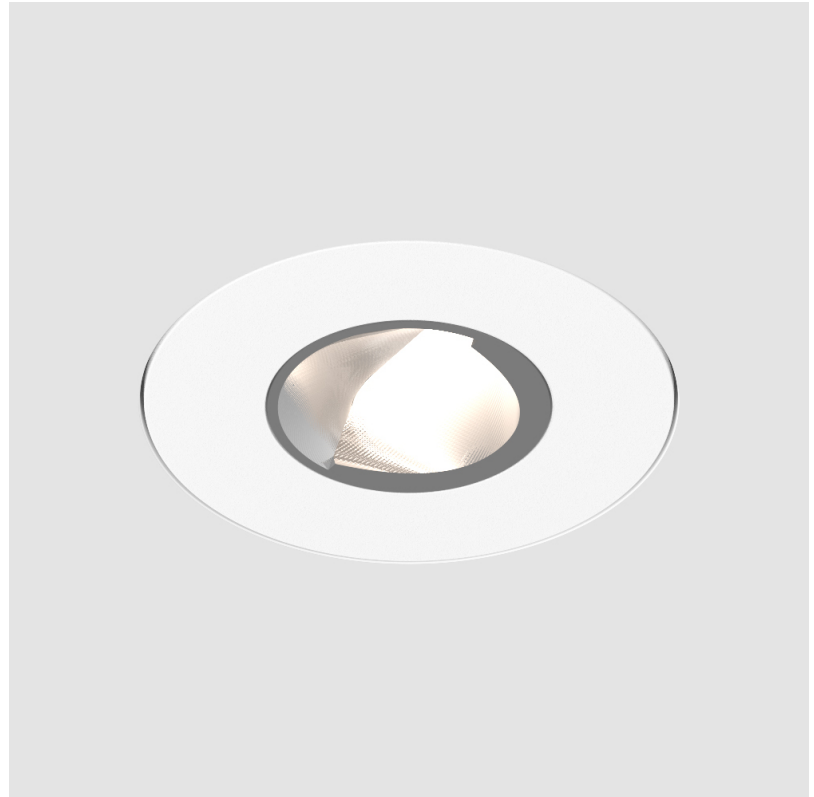

GENERAL

Series: Oiko Pro
Subseries: Oiko Pro Round
Brand: Prolicht
Division: Architectural
Mounting Type: Trimless
Mounting Location: Ceiling
Subcategory: Wallwash

PHYSICAL

Shape: Round
Diameter (mm): 75
Diameter (in): 2 15/16
Height (mm): 51
Height (in): 2
Ceiling Thickness (mm): 1 - 25
Ceiling Thickness (in): 1/16 - 1 3/16
Min. Recessing Depth (mm): 55
Min. Recessing Depth (in): 2 3/16
Light Distribution: Direct
Fixture Finish: SSR / BKV / CWI / CRY / HAB / UFT / ITA / RUA / FTG / MYG / LOD / PUS / FRO / FUP / KIA / POP / BLS / SPG / MEY / GOH / GUM / CHC / COM / ABZ / JAG / OBR / MOS / ROR
Fixture Material: Aluminum Die Cast
Cut-out Measurements: 86mm / 3 3/8" Diameter

ELECTRICAL

Lamp Type: LED (Zhaga Standard)
Input Wattage (W): 15
Total Output Wattage (W): 13.6
Dimming: Tri-Mode (Non-Dimming and Phase Dimming (120Vac only) and 0-10V Dimming)
Driver Included: No
Driver Location: Recessed Housing
Driver Type: Constant Current - Universal
Driver Class: Class 2
Input Voltage (V): 120 - 277
Constant Current (MA): 350

LED

Color Temperature (°K): 2700 / 3000 / 3500 / 4000
Max. Delivered Lumen (lm): 1302 / 1383 / 1449 / 1462
Nominal Lumen (lm): 1566 / 1665 / 1743 / 1759
CRI: >93 CRI
Lamp Life (hrs): 50000

OPTICAL

Adjustability: Fixed

RATINGS AND CERTIFICATIONS

Certified By: Certified for North American Standards
IP rating: IP20